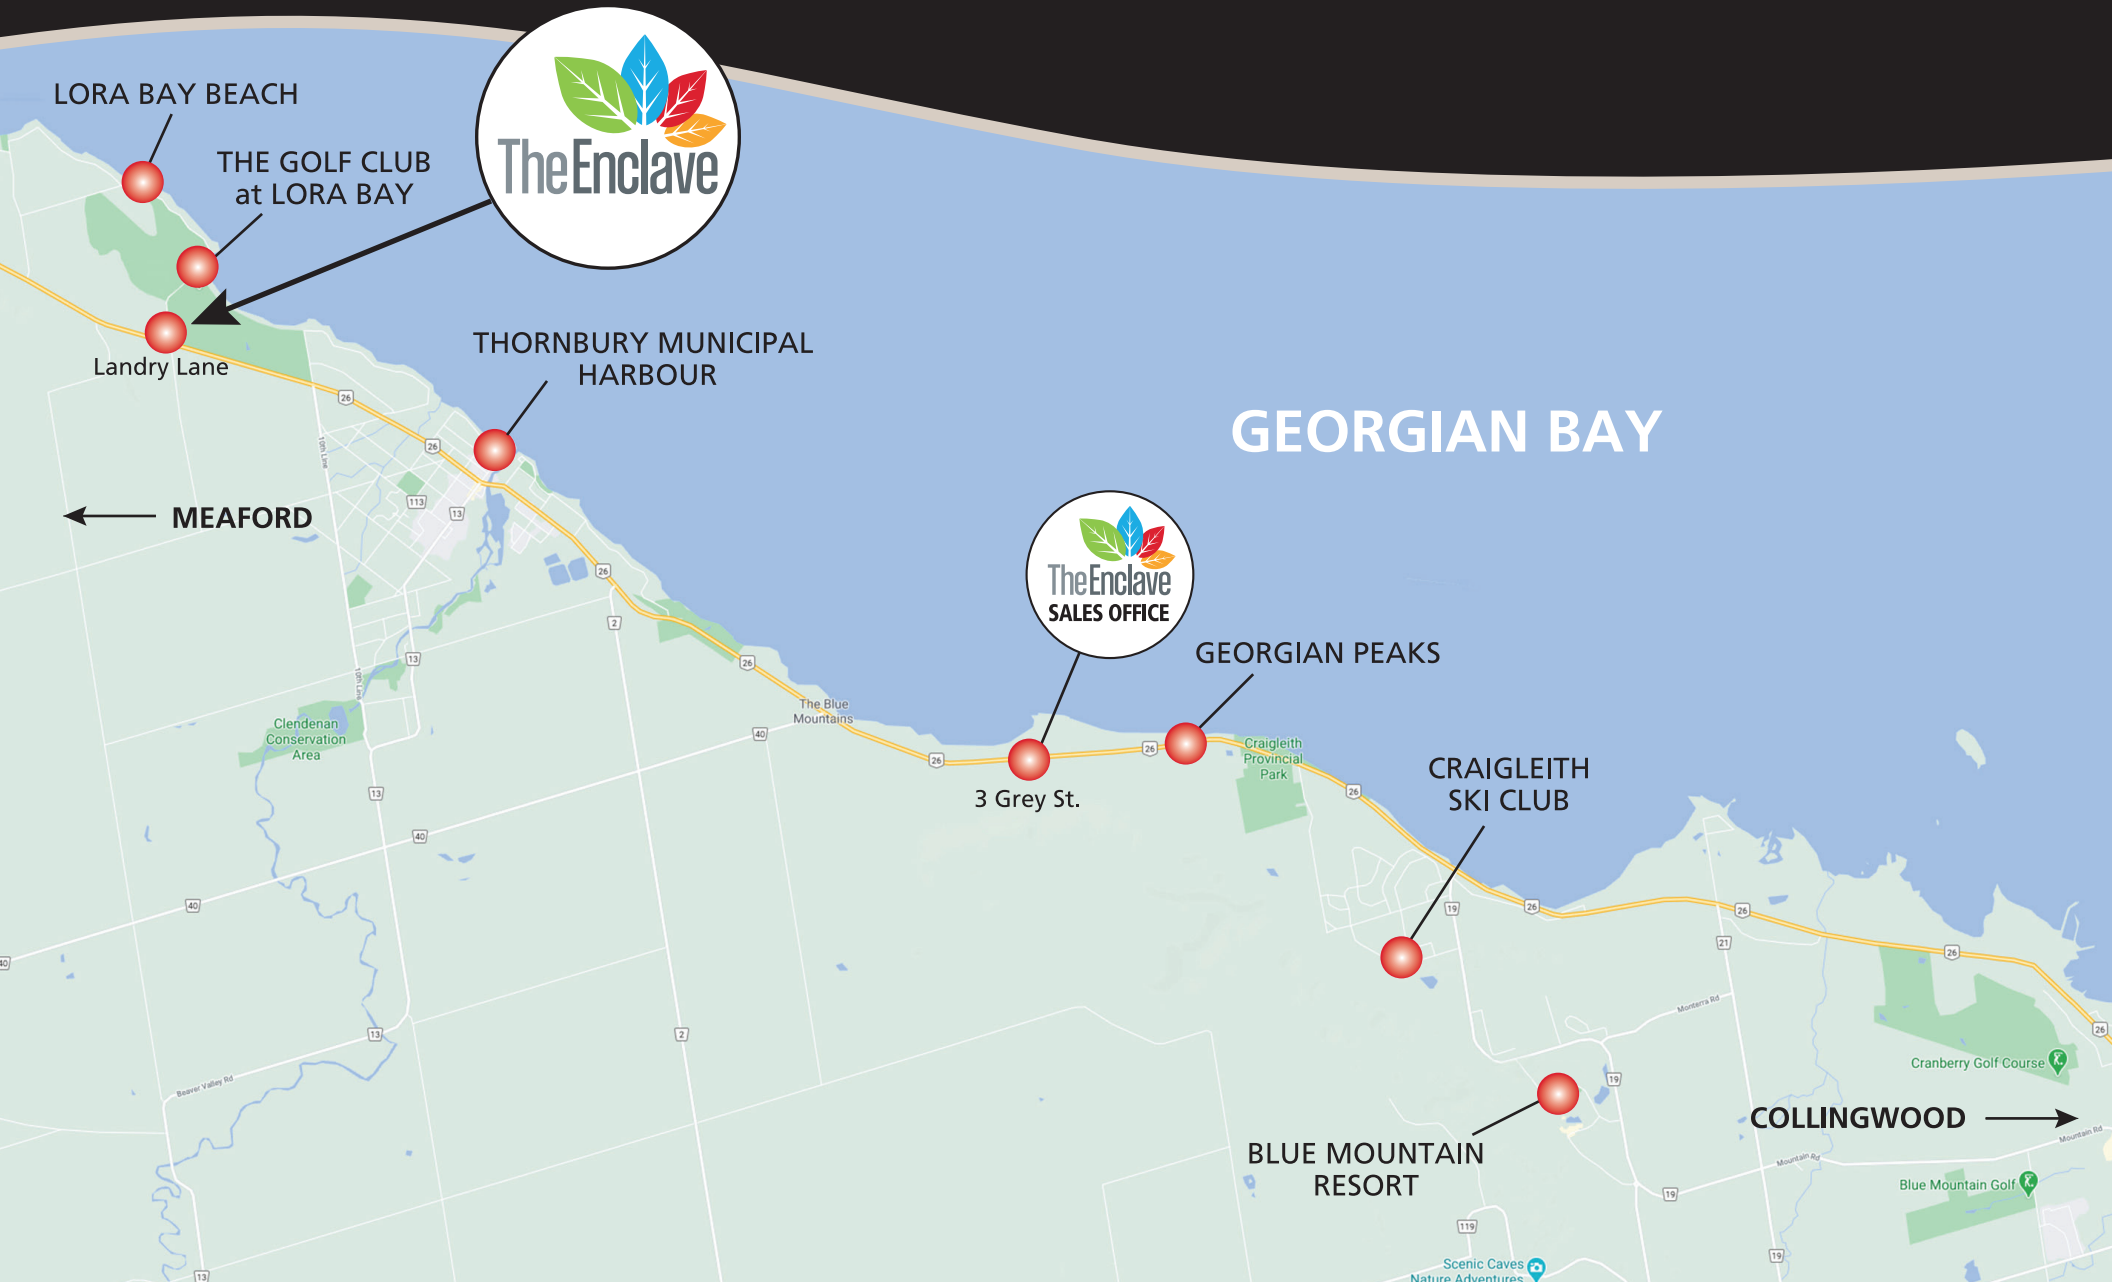

PLENTY TO EXPLORE.

LORA BAY BEACH

THE GOLF CLUB
at LORA BAY

Landry Lane

THORNBURY MUNICIPAL
HARBOUR

GEORGIAN BAY

← MEAFORD

GEORGIAN PEAKS

3 Grey St.

CRAIGLEITH
SKI CLUB

BLUE MOUNTAIN
RESORT

COLLINGWOOD →